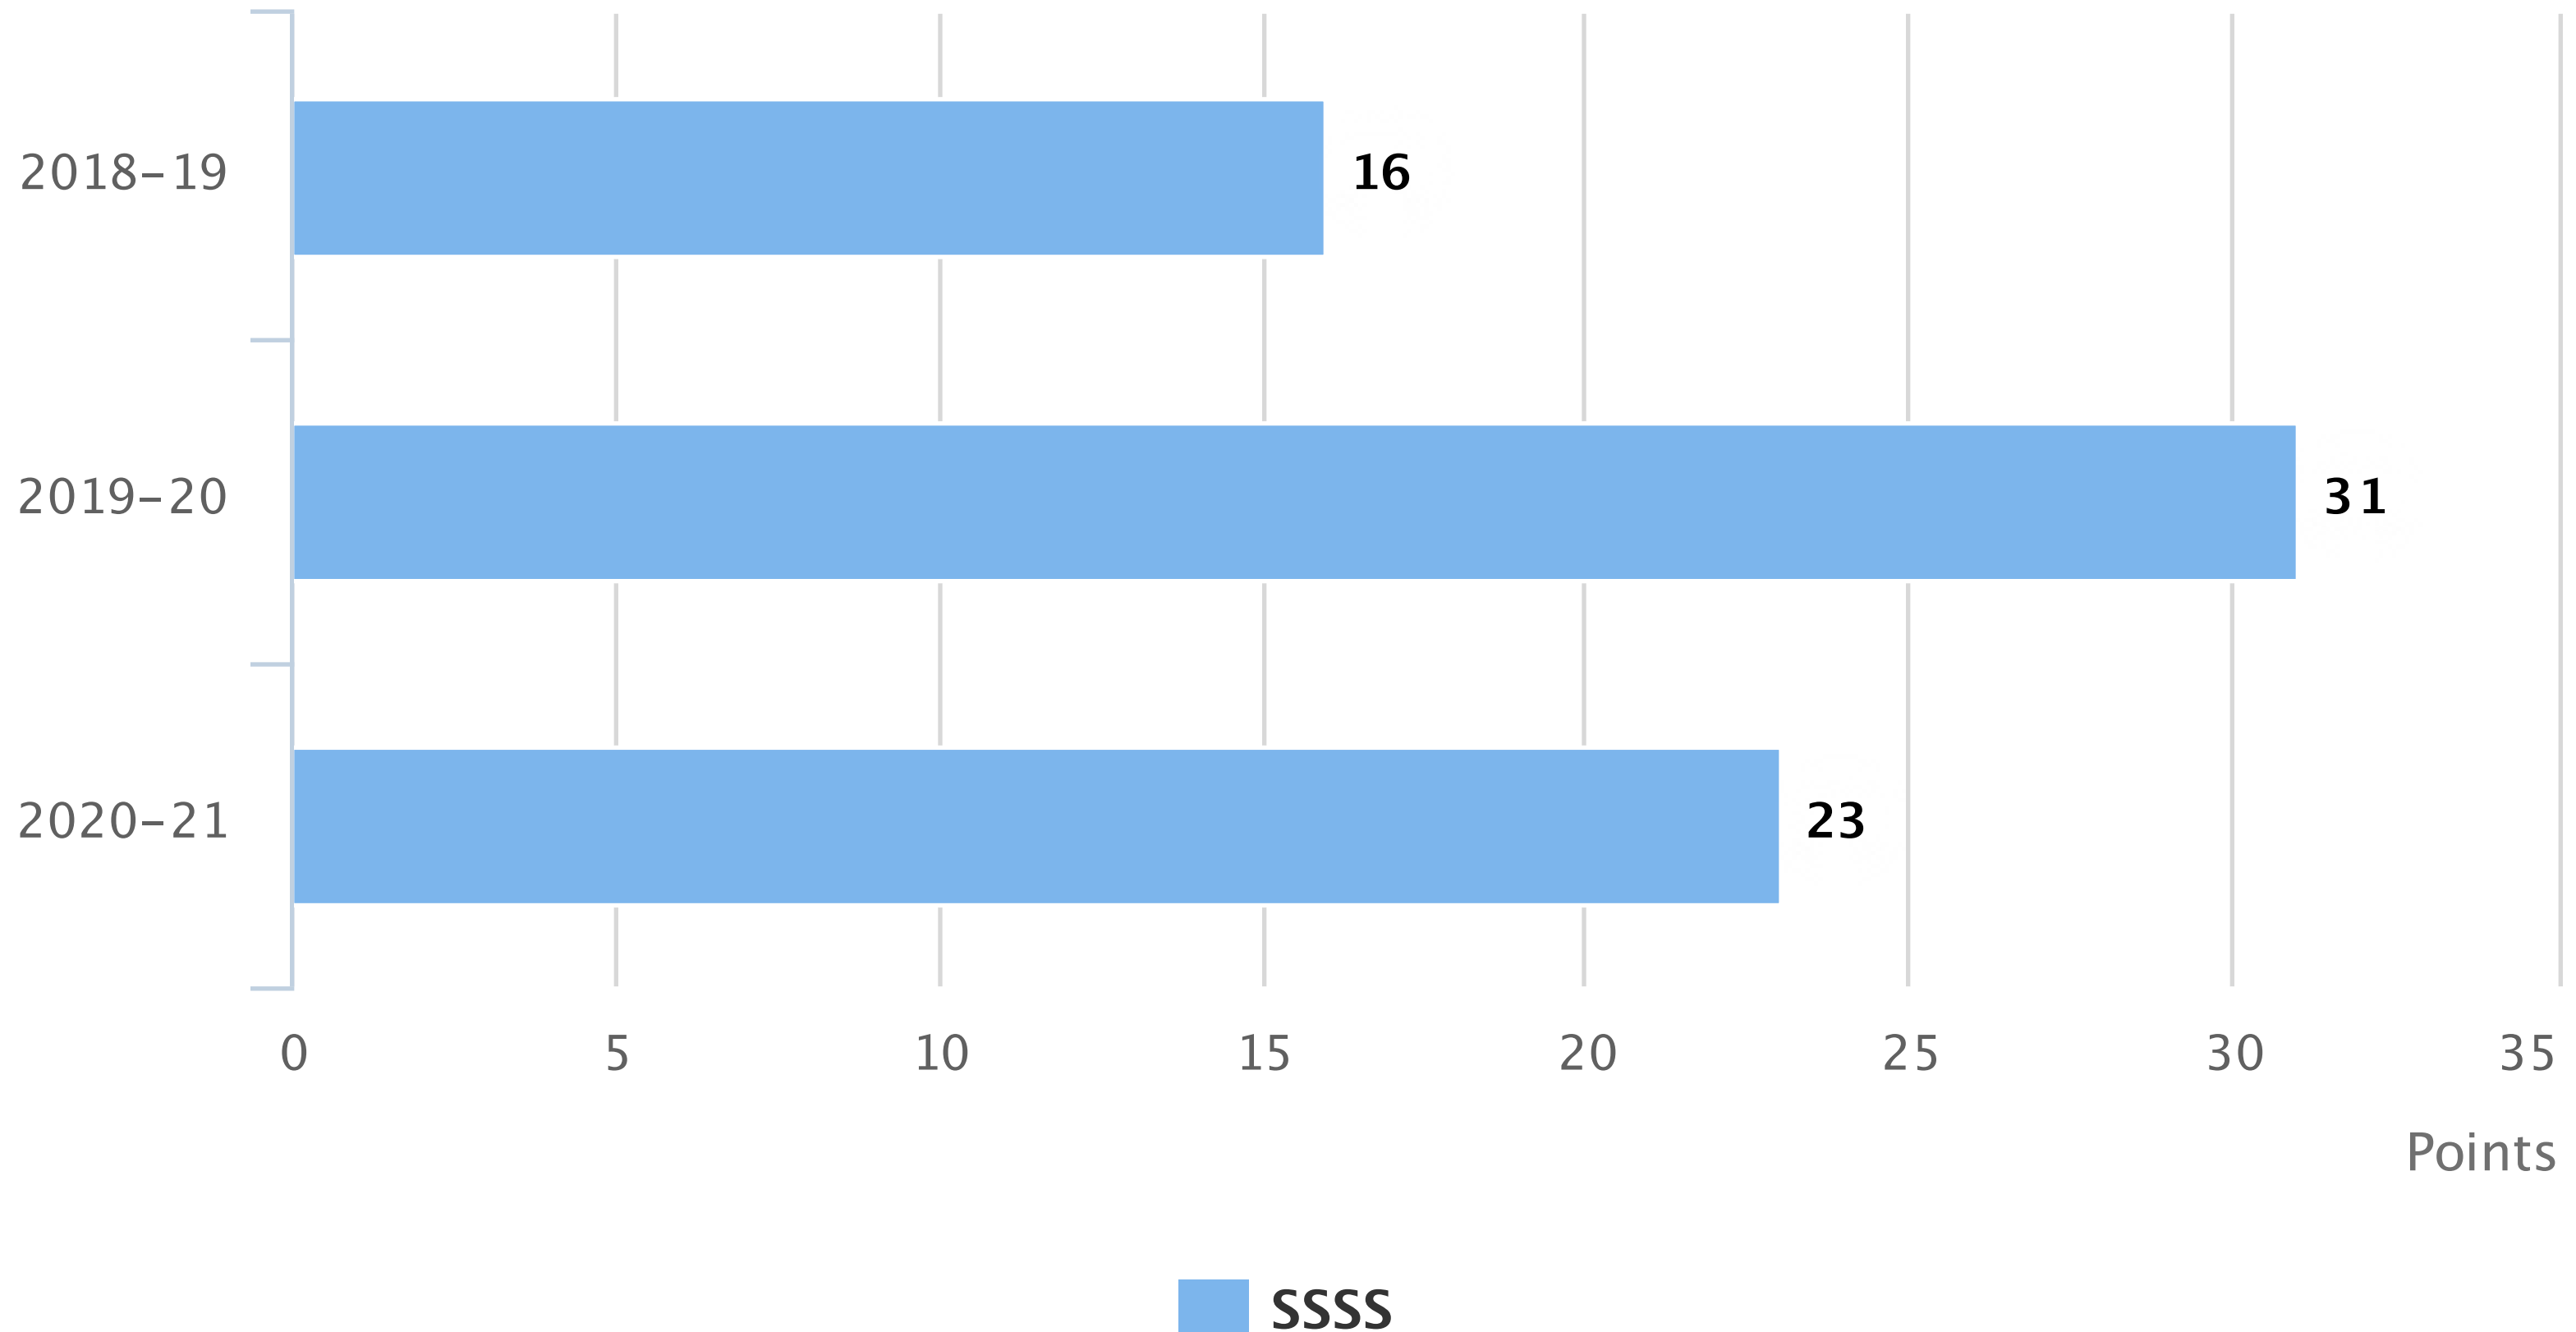

# HEALTH AND WELLNESS SCORE (OUT OF 50 POINTS)

 **SSSS**

# RESEARCH SCORE (OUT OF 225 POINTS)

# OUTREACH AND INCLUSIVITY OUTCOME SCORE (OUT OF 50 POINTS)

# INTERNATIONAL STUDENTS & FACULTY SCORE (OUT OF 100 POINTS)