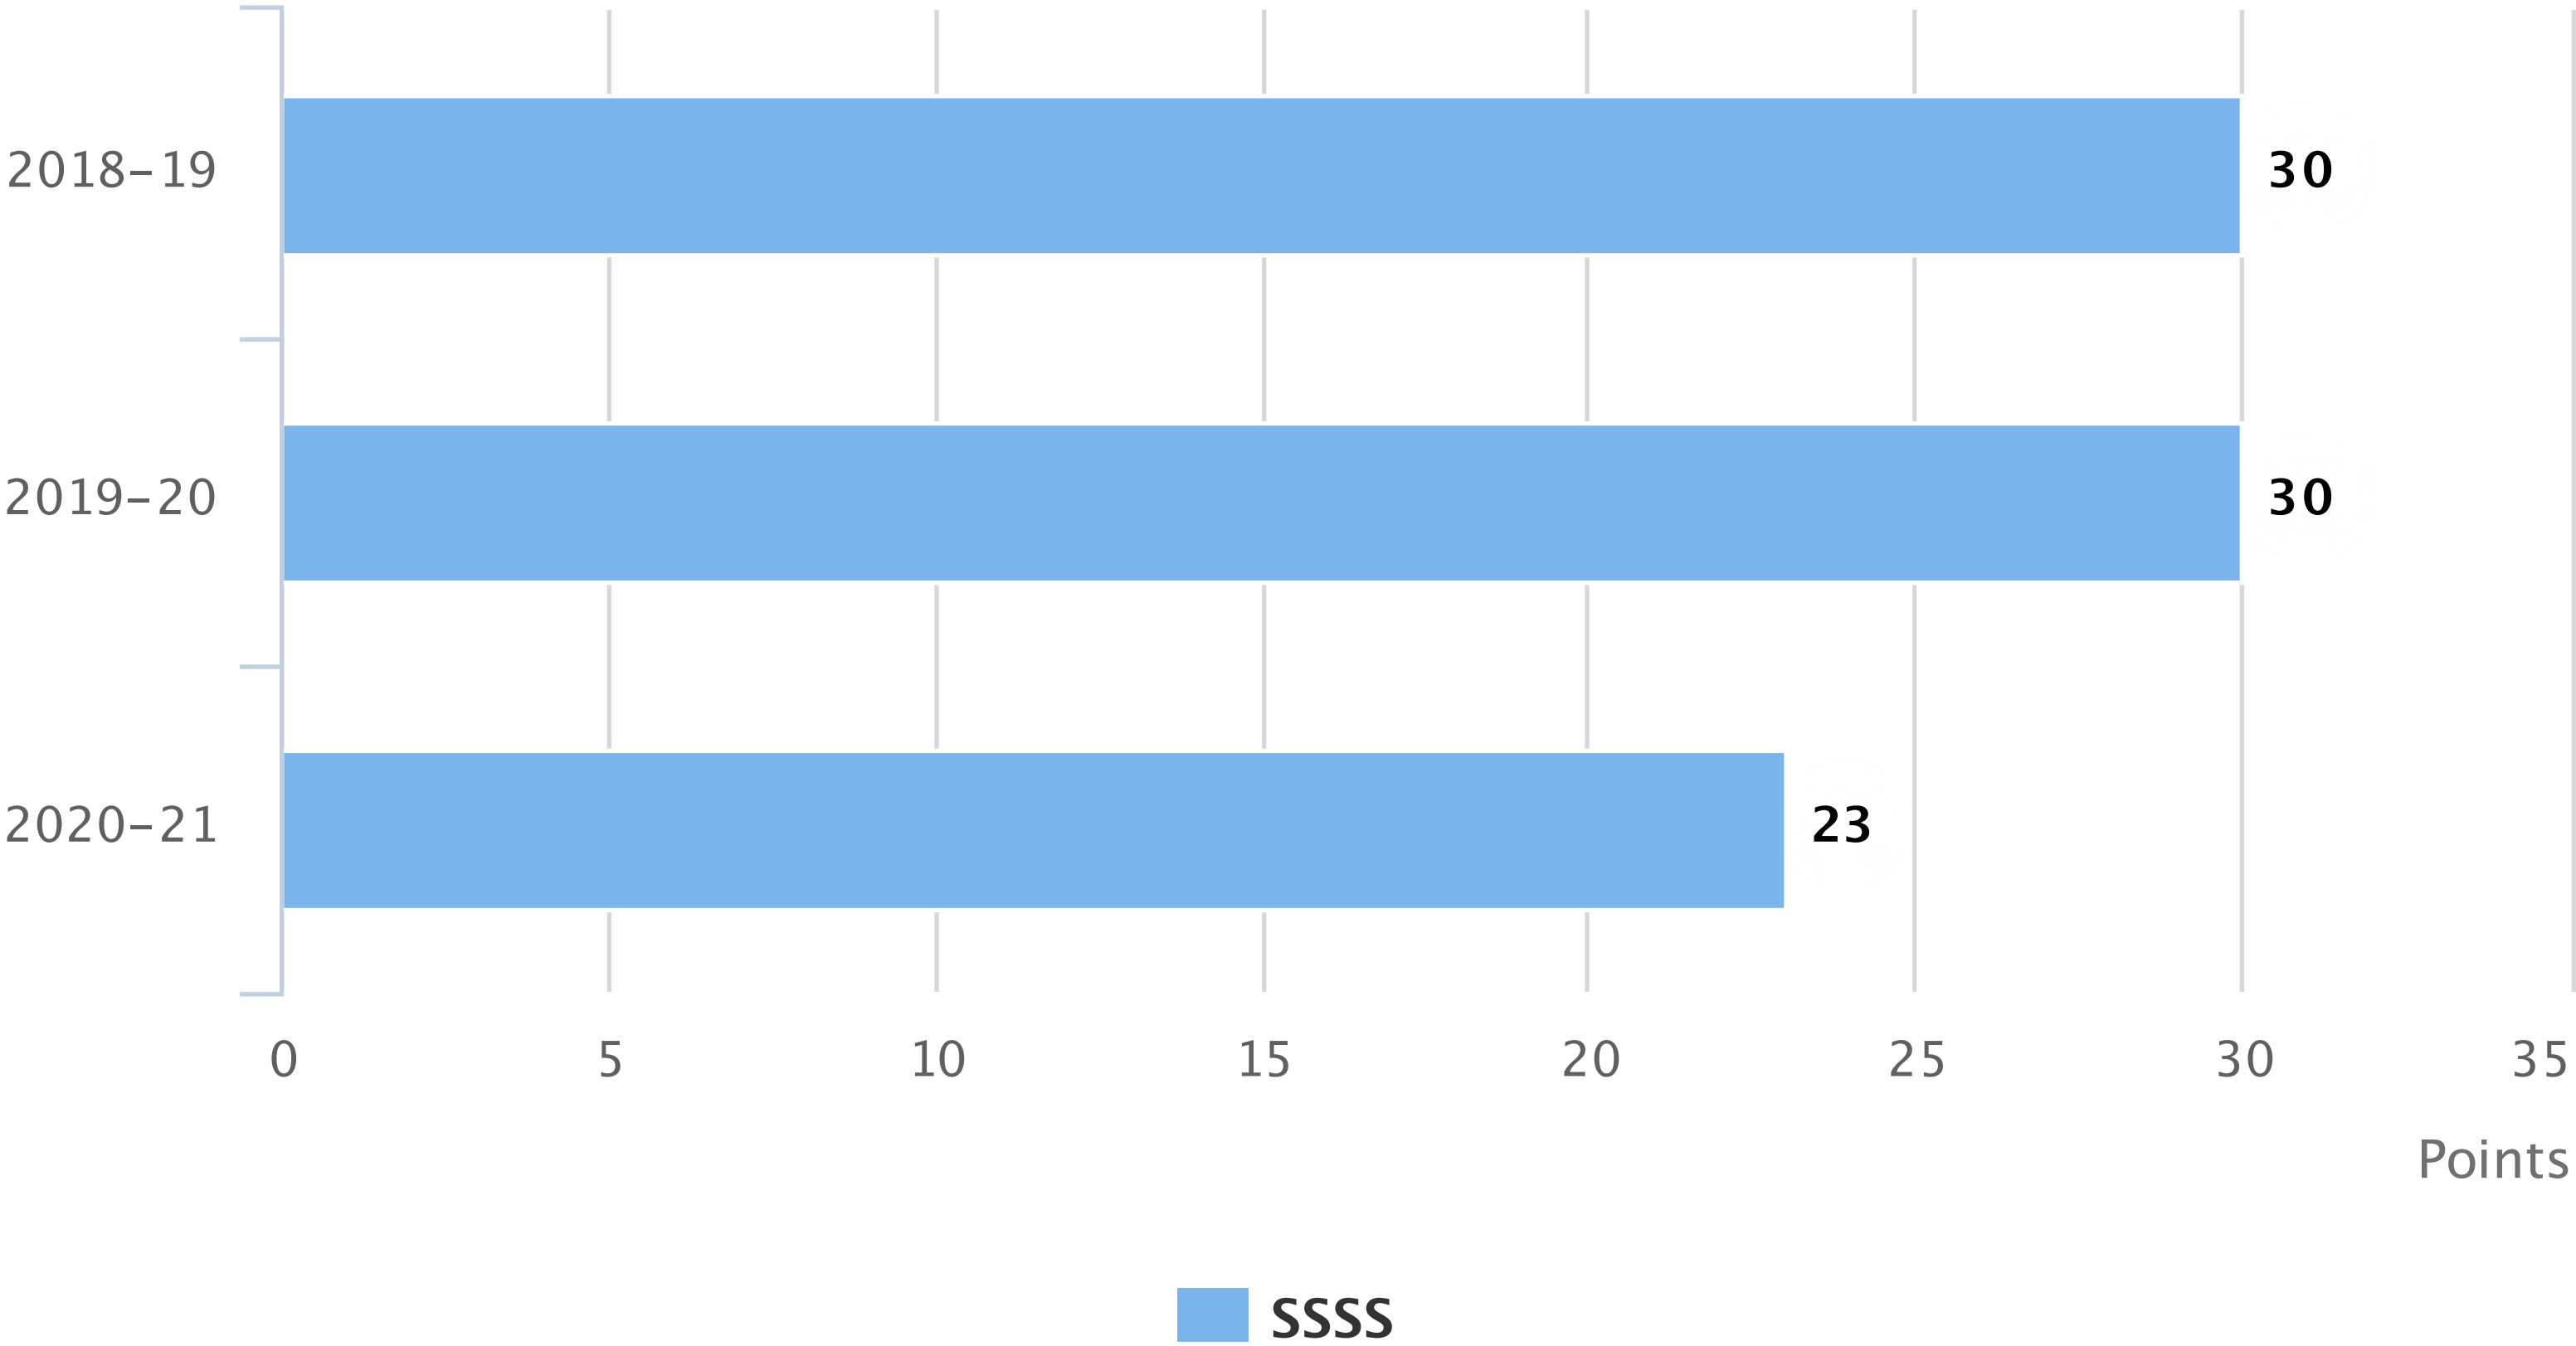

# HEALTH AND WELLNESS SCORE (OUT OF 50 POINTS)

 **SSSS**

# RESEARCH SCORE (OUT OF 225 POINTS)

# OUTREACH AND INCLUSIVITY OUTCOME SCORE (OUT OF 50 POINTS)

# INTERNATIONAL STUDENTS & FACULTY SCORE (OUT OF 100 POINTS)